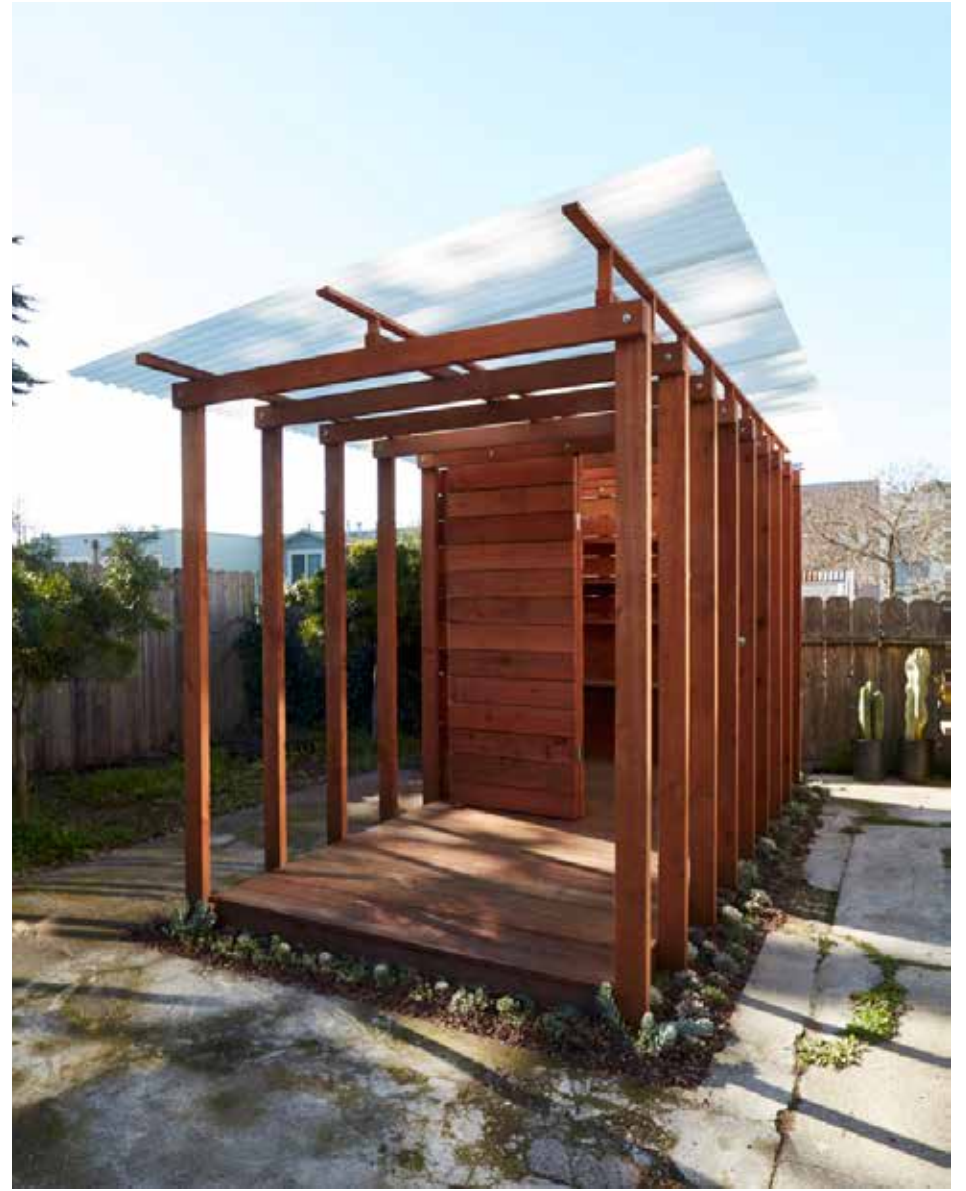

Graphite on wall / 12 x 9 in

Untitled (Seat for the End of a Home From the Home), 2012

Redwood door trim, reused nails, repurposed on site
16 x 14 x 18 in

Untitled (Bed for the End of a Home From the Home), 2012

Mesa, 2018

Wood, steel, brass, acrylic, glass, stone / 144 x 36 x 36 in

Mesa, 2018

Wood, steel, brass, acrylic, glass, stone / 144 x 36 x 36 in

Untitled, 2018

Bronze / 6 x 6 x 16 in

Kiri, 2018

Redwood, glass, corrugated polycarbonate, stainless steel/96 x 192 x 96 in

Kiri, 2018

Redwood, glass, corrugated polycarbonate, stainless steel/96 x 192 x 96 in

Untitled, 2018

Walnut/6 x 6 x 2 in