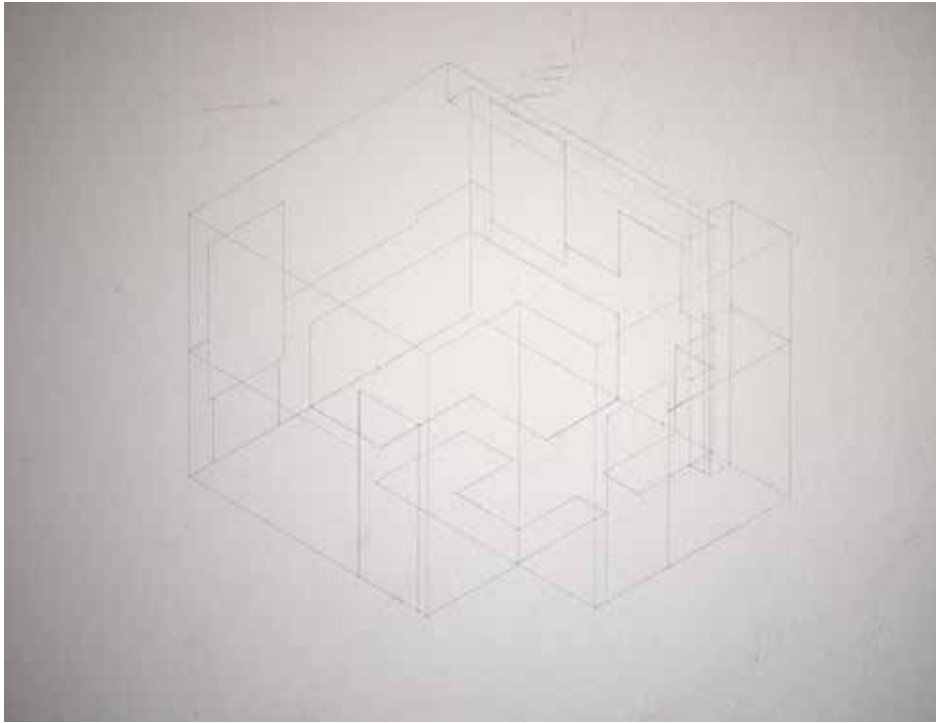

Seeds, gardening tools, related books, wood/120 x 144 x 144 in

Working Residence , 2012

Local Deodar cedar timbers, framed drawings, scale model
300 x 204 x 180 in

Working Residence, 2012

Local Deodar cedar timbers,
framed drawings,
scale model
300 x 204 x 180 in

Falling Blue, 2012

Blue thread found on site / 120 x 144 x 84 in

Seeing is Knowing and Forgetting, 2012

Ceramic tiles found on site/ 120 x 144 x 108 in

Detail of **Seeing is Knowing and Forgetting**, 2012