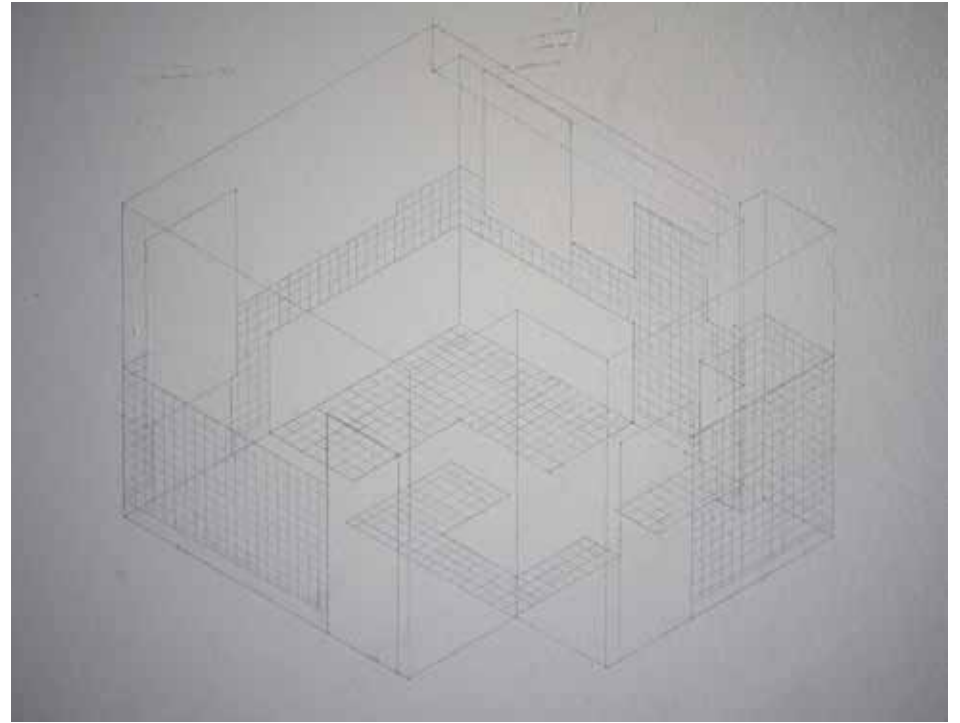

Seeds, gardening tools, related books, wood/120 x 144 x 144 in

Working Residence , 2012

Local Deodar cedar timbers, framed drawings, scale model
300 x 204 x 180 in

Working Residence, 2012

Local Deodar cedar timbers,
framed drawings,
scale model
300 x 204 x 180 in

Falling Blue, 2012

Blue thread found on site / 120 x 144 x 84 in

Seeing is Knowing and Forgetting, 2012

Ceramic tiles found on site/ 120 x 144 x 108 in

Detail of **Seeing is Knowing and Forgetting**, 2012